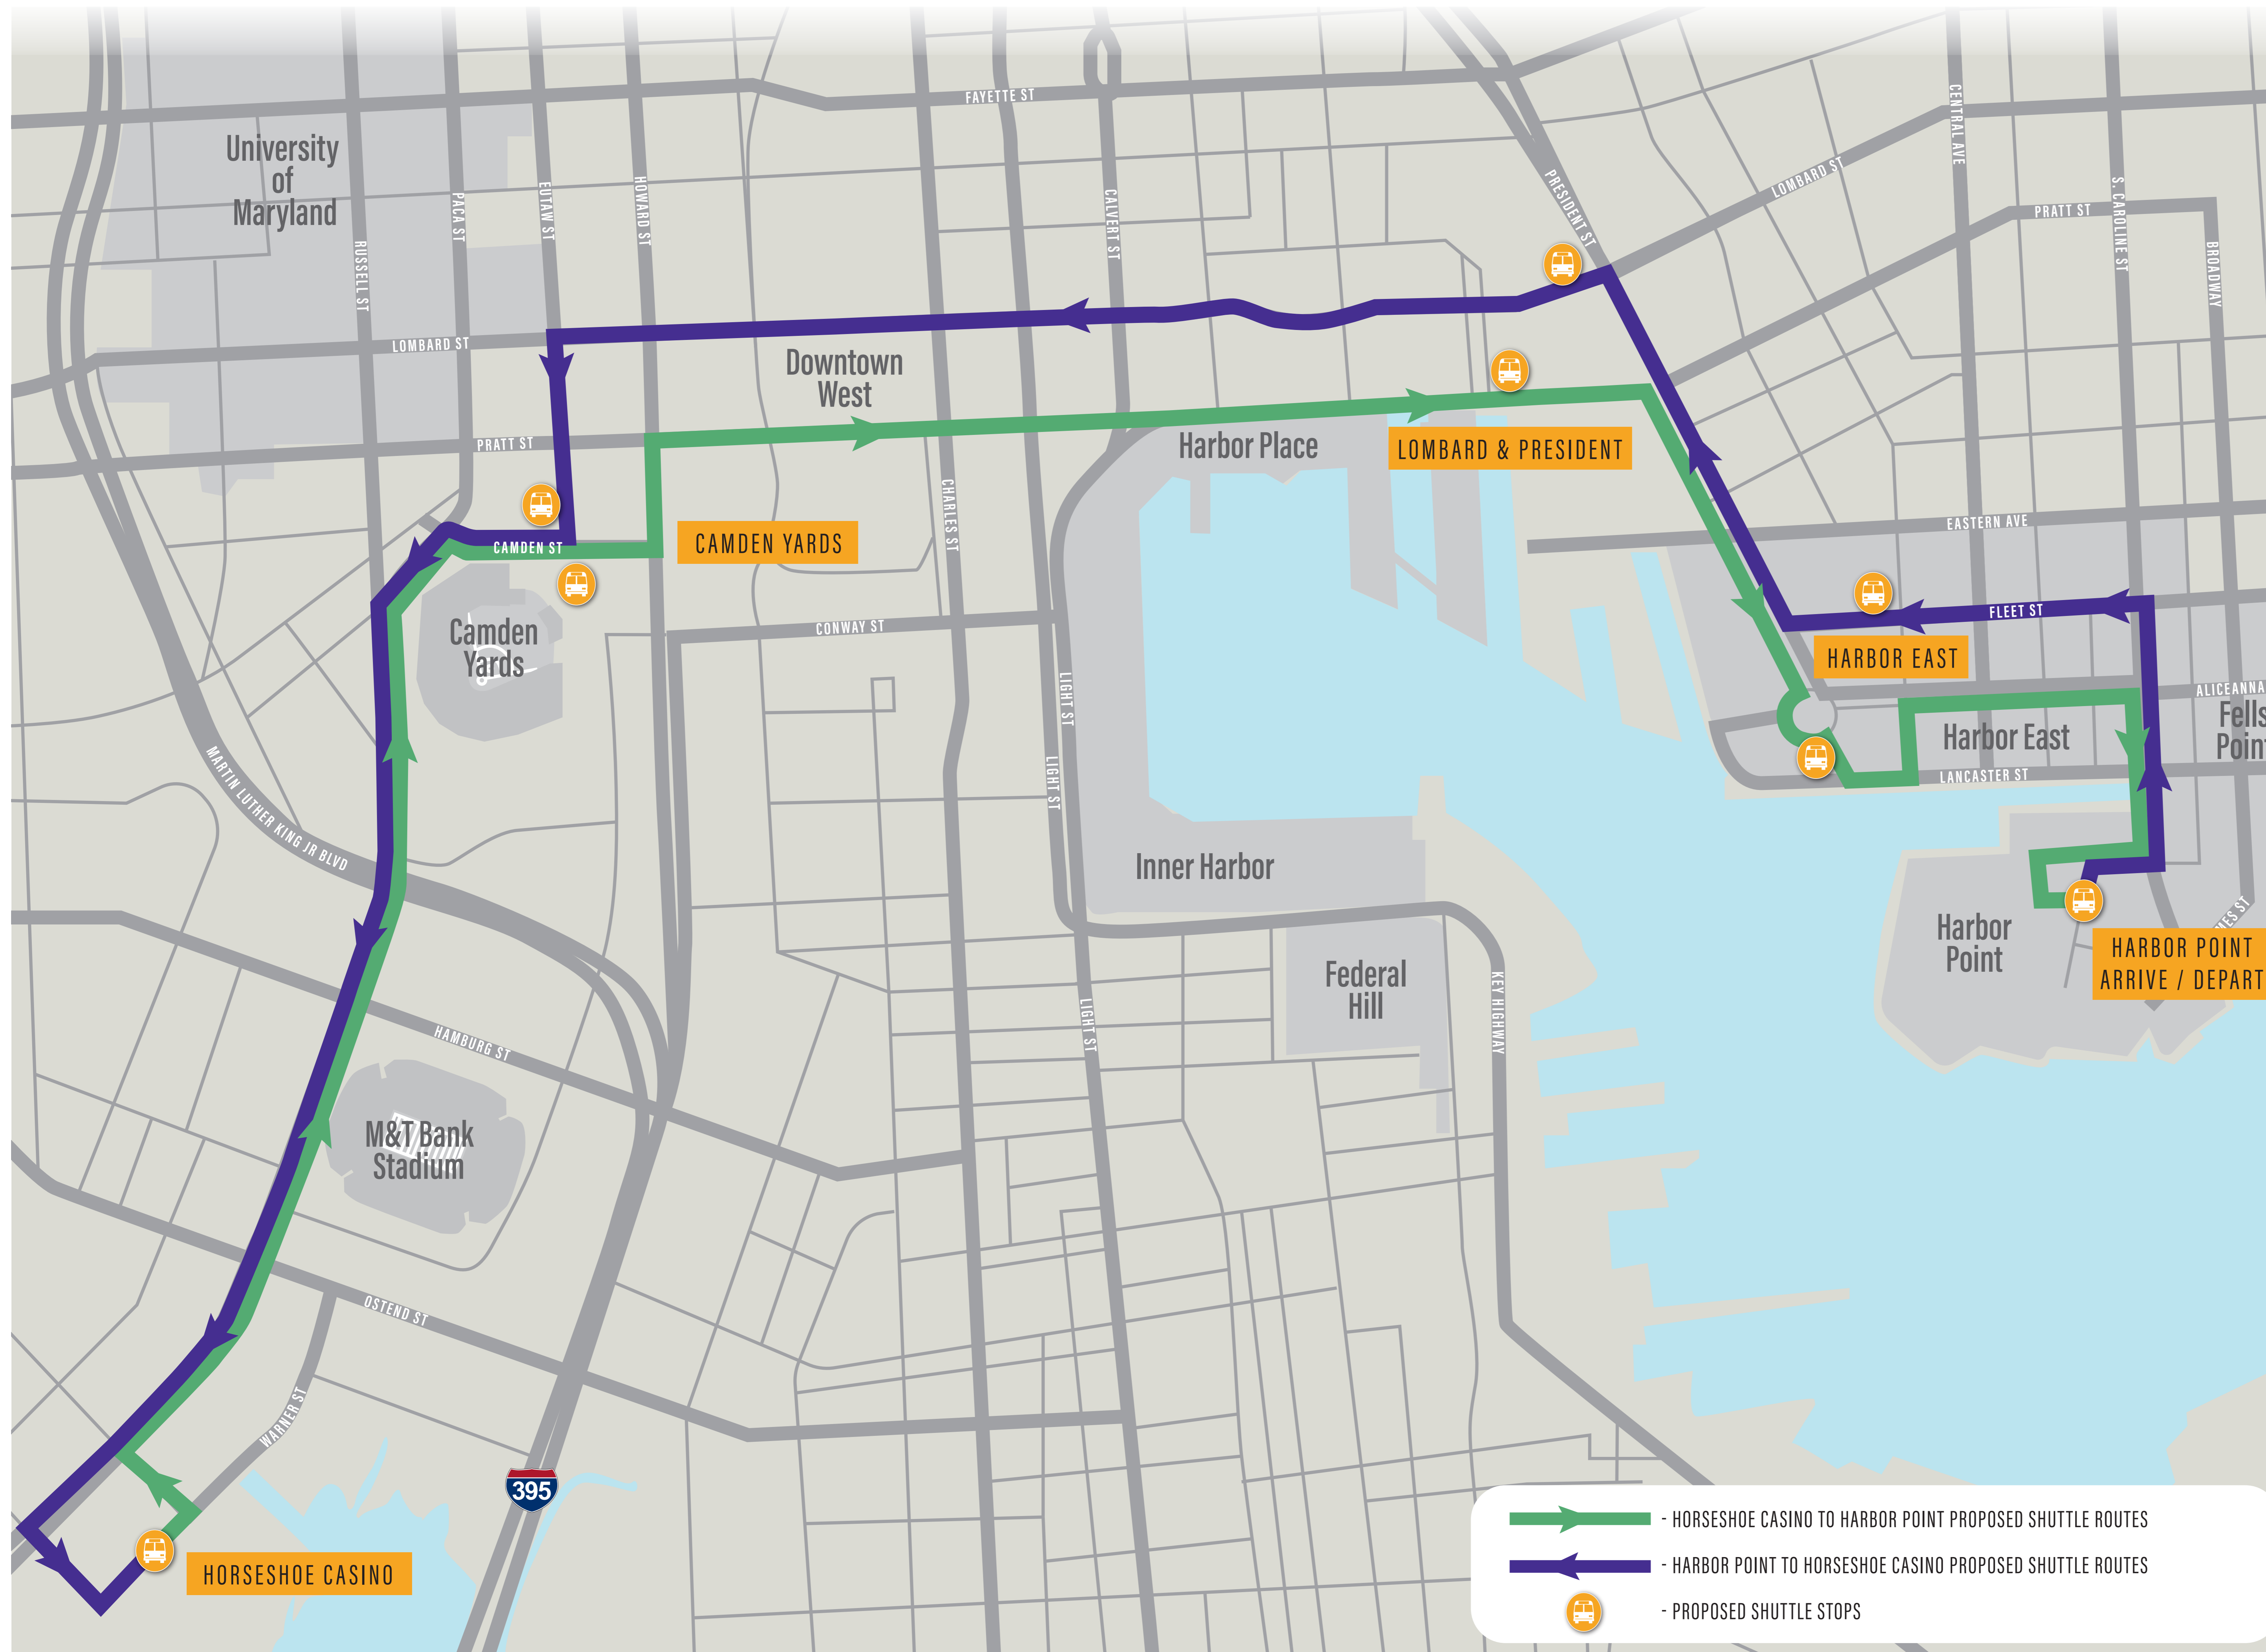

HOLIDAY SCHEDULE

TO HARBOR POINT - SHUTTLE STOP DEPARTURE TIMES			
HORSESHOE CASINO	CAMDEN STATION	PRATT & PRESIDENT	A ARRIVE HARBOR POINT
6:00 AM	6:05 AM	6:13 AM	6:23 AM
6:30 AM	6:35 AM	6:43 AM	6:53 AM
6:45 AM	7:50 AM	6:58 AM	7:08 AM
7:00 AM	7:05 AM	7:13 AM	7:23 AM
7:15 AM	7:20 AM	7:28 AM	7:38 AM
7:30 AM	7:35 AM	7:43 AM	7:53 AM
7:45 AM	8:50 AM	7:58 AM	8:08 AM
8:00 AM	8:05 AM	8:13 AM	8:23 AM
8:15 AM	8:20 AM	8:28 AM	8:38 AM
8:30 AM	8:35 AM	8:43 AM	8:53 AM
8:45 AM	8:50 AM	8:58 AM	9:08 AM
9:00 AM	9:05 AM	9:13 AM	9:23 AM
9:30 AM	9:35 AM	9:43 AM	9:53 AM
1:08 PM	1:13 PM	1:21 PM	1:31 PM
1:38 PM	1:43 PM	1:51 PM	2:01 PM
2:08 PM	2:13 PM	2:21 PM	2:31 PM
2:38 PM	2:43 PM	2:51 PM	3:01 PM
3:08 PM	3:13 PM	3:21 PM	3:31 PM
3:38 PM	3:43 PM	3:51 PM	4:01 PM
4:08 PM	4:13 PM	4:21 PM	4:31 PM
4:53 PM	4:58 PM	5:06 PM	5:16 PM
5:23 PM	5:28 PM	5:36 PM	5:46 PM
5:53 PM	5:58 PM	6:06 PM	6:16 PM
6:23 PM	6:28 PM	6:36 PM	6:46 PM

TO HORSESHOE CASINO - SHUTTLE STOP DEPARTURE TIMES			
DEPART HARBOR POINT	PRATT & PRESIDENT	B CAMDEN STATION	HORSESHOE CASINO
6:23 AM	6:28 AM	6:41 AM	6:46 AM
6:53 AM	6:58 AM	7:11 AM	7:16 AM
7:08 AM	7:13 AM	7:26 AM	7:31 AM
7:23 AM	7:28 AM	7:41 AM	7:46 AM
7:38 AM	7:43 AM	7:56 AM	8:01 AM
7:53 AM	7:58 AM	8:11 AM	8:16 AM
8:08 AM	8:13 AM	8:26 AM	8:31 AM
8:23 AM	8:28 AM	8:41 AM	8:46 AM
8:53 AM	8:58 AM	9:11 AM	9:16 AM
12:40 PM	12:45 PM	1:00 PM	1:08 PM
1:10 PM	1:15 PM	1:30 PM	1:38 PM
1:40 PM	1:45 PM	2:00 PM	2:08 PM
2:10 PM	2:15 PM	2:30 PM	2:38 PM
2:40 PM	2:45 PM	3:00 PM	3:08 PM
3:10 PM	3:15 PM	3:30 PM	3:38 PM
3:40 PM	3:45 PM	4:00 PM	4:08 PM
4:10 PM	4:15 PM	4:30 PM	4:38 PM
4:25 PM	4:30 PM	4:45 PM	4:53 PM
4:40 PM	4:45 PM	5:00 PM	5:08 PM
4:55 PM	5:00 PM	5:15 PM	5:23 PM
5:25 PM	5:30 PM	5:45 PM	5:53 PM
5:55 PM	6:00 PM	6:15 PM	6:23 PM
6:25 PM	6:30 PM	6:45 PM	6:53 PM
6:55 PM	7:00 PM	7:15 PM	7:23 PM

A The Harbor East morning drop off will be approximately five minutes after the time shown.

B The Lombard and Market Place drop off will be approximately five minutes after the time shown.